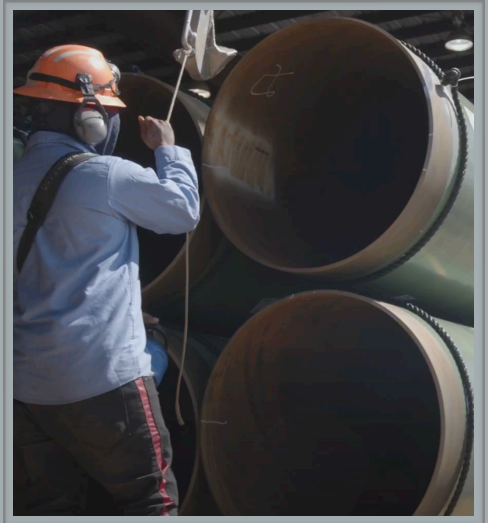

COMMERCIAL & PROMO PACKAGES

LEVEL 1

LEVEL 2

LEVEL 3

"COMMERCIAL"

- 30 SECONDS
- UP TO TWO LOCATIONS
- THREE HOURS ON LOCATION
- ONE REVISION
- SINGLE CAMERA
- SCRIPT DEVELOPMENT
- VOICE OVER (IF APPLICABLE)
- LICENSED MUSIC

"DETAILED OVERVIEW"

- 60 SECONDS
- UP TO THREE LOCATIONS
- UP TO FIVE HOURS ON LOCATION
- TWO REVISIONS
- SINGLE CAMERA
- SCRIPT DEVELOPMENT
- VOICE OVER (IF APPLICABLE)
- LICENSED MUSIC
- TWO INTERVIEWS (IF APPLICABLE)
- STABILIZER
- DRONE

"THE BIG PICTURE"

- 2 MINUTES
- UP TO THREE LOCATIONS
- UP TO EIGHT HOURS ON LOCATION
- THREE REVISIONS
- MULTI - CAMERA
- SCRIPT DEVELOPMENT
- VOICE OVER
- LICENSED MUSIC
- THREE INTERVIEWS (IF APPLICABLE)
- STABILIZER
- DRONE
- LOGO ANIMATION

SEND US AN EMAIL OR GIVE US A CALL AND TELL US ABOUT THE VISION YOU HAD IN MIND. PRICING VARYS PER PROJECT.

MONTHLY : "ULTIMATE CONTENT-ULTIMATE VALUE"

CONTAINS ALL FEATURES IN "THE BIG PICTURE" WITH UNLIMITED LOCATIONS, REVISIONS AND INTERVIEWS. UP TO 10 HOURS ON LOCATION MONTHLY WITH MONTHLY CONSULTATIONS.

$ 2 0 0 0 * 3 MONTH CONTRACT REQUIRED